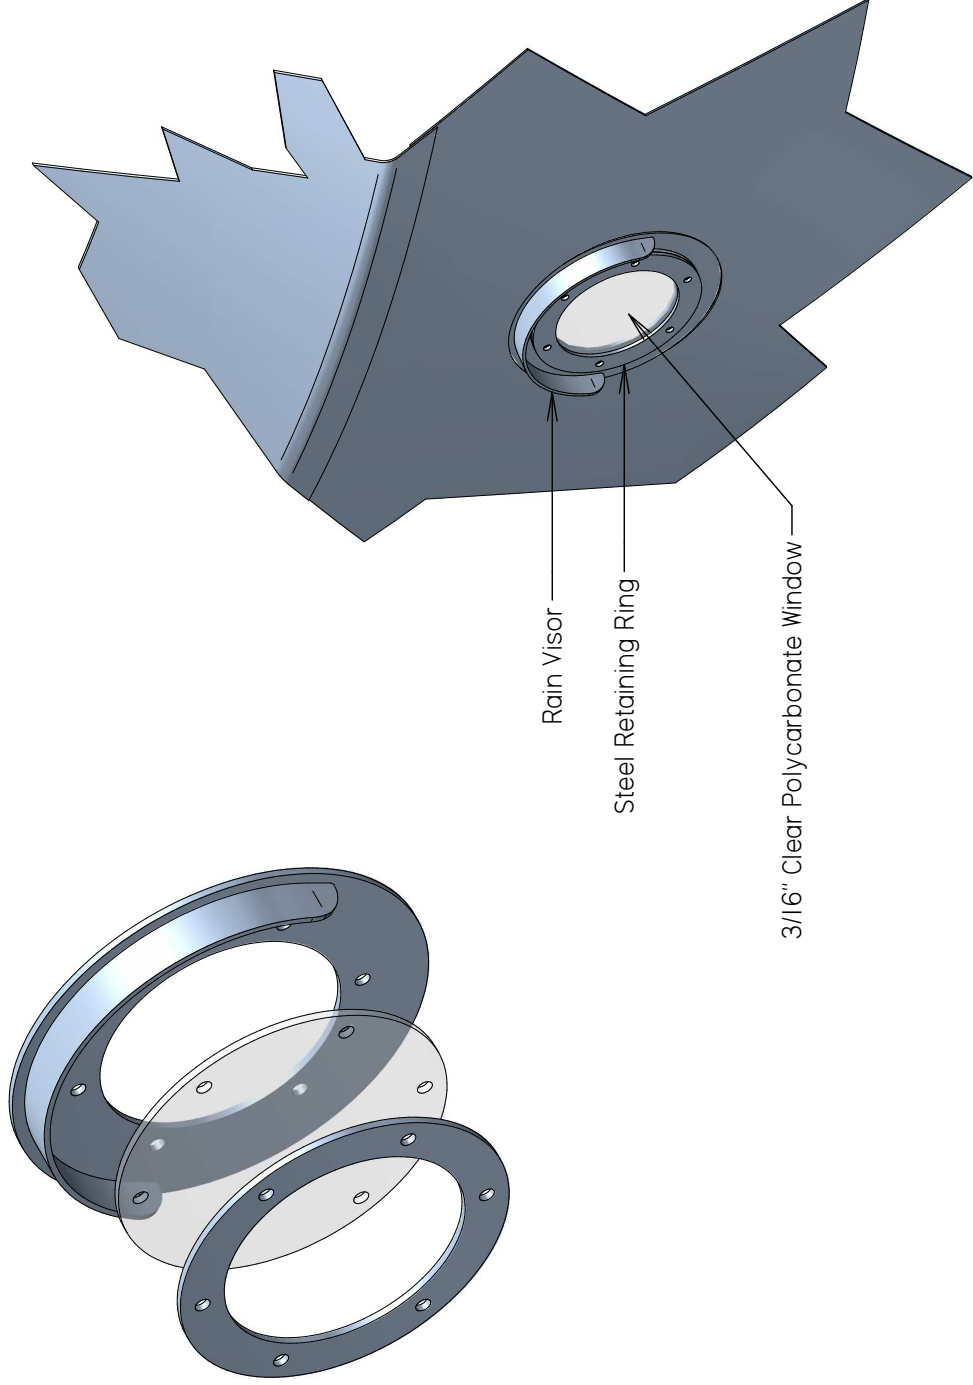

Sight Glass Feature -

- (1) sight glass at the top front side
- (1) sight glass at the top back side
- (1) sight glass at the bottom front side only

PROPERTY OF:
BUSHNELL ILLINOIS TANK COMPANY
ALSO DBA SCHULD / BUSHNELL
309-772-3106

SCHULD / BUSHNELL

P.O. BOX 179 • 380 EAST MAIN STREET • BUSHNELL, ILLINOIS 61422
Ph: 309-772-3106

DRAWN BY:
R. NORRIS

DATE:
MAY 20, 2019

Sight glass