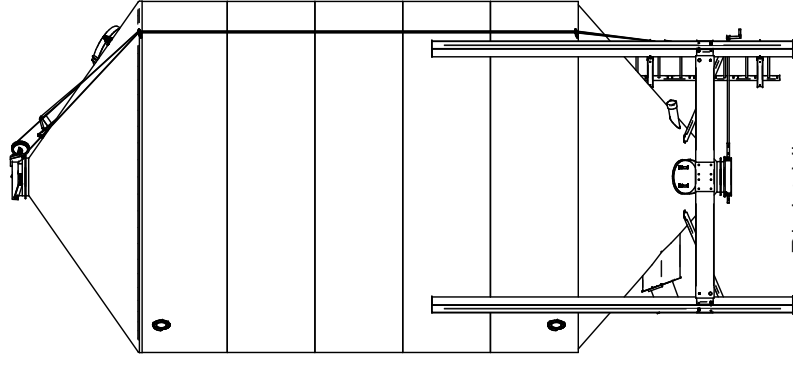

Standard Accessory Orientation Seed Bin 16 x 20 With Roof Ladder - 4,809 CU. FT.
 (4,290 To 4,530 Seed Units)

Top View

Front View

Left View

Back View

Right View

Bottom View

SCHULD / BUSHNELL

P.O. BOX 179 • 380 EAST MAIN STREET • BUSHNELL, ILLINOIS 61422
 Ph: 309-772-3106

Standard Accessory Orientation Seed Bin 16 x 20
 With Roof Ladder

DATE:
 MAY 20, 2019

DRAWN BY:
 R. NORRIS

PROPERTY OF:
 BUSHNELL ILLINOIS TANK COMPANY
 ALSO DBA SCHULD / BUSHNELL
 309-772-3106