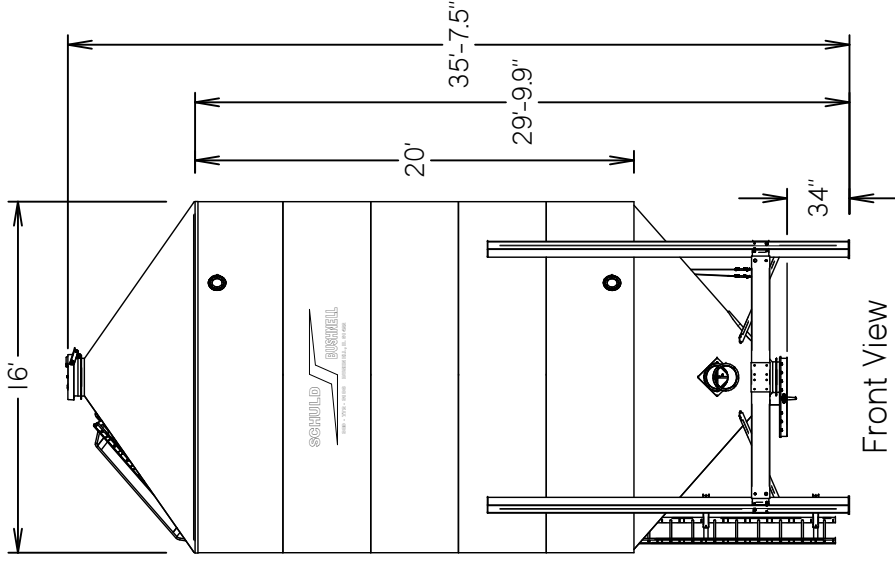

Standard Accessory Orientation Seed Bin 16 x 20 With Roof Ladder - 4,809 CU. FT.
 (4,290 To 4,530 Seed Units)

Top View

Front View

Left View

Back View

Right View

Bottom View

SCHULD / BUSHNELL

P.O. BOX 179 • 380 EAST MAIN STREET • BUSHNELL, ILLINOIS 61422
 Ph: 309-772-3106

Standard Accessory Orientation Seed Bin 16 x 20
 With Roof Ladder

DATE:
 MAY 20, 2019

DRAWN BY:
 R. NORRIS

PROPERTY OF:
 BUSHNELL ILLINOIS TANK COMPANY
 ALSO DBA SCHULD / BUSHNELL
 309-772-3106