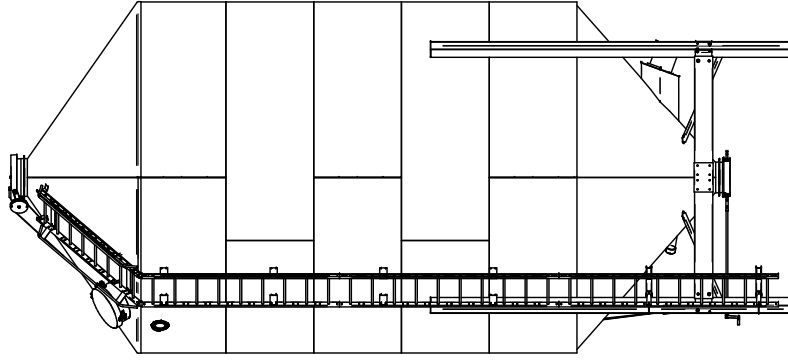

Standard Accessory Orientation Seed Bin 16 x 20 With Roof Ladder - 4,809 CU. FT.
 (4,290 To 4,530 Seed Units)

Top View

Front View

Left View

Back View

Right View

Bottom View

SCHULD / BUSHNELL

P.O. BOX 179 • 380 EAST MAIN STREET • BUSHNELL, ILLINOIS 61422
 Ph: 309-772-3106

Standard Accessory Orientation Seed Bin 16 x 20
 With Roof Ladder

DATE:
 MAY 20, 2019

DRAWN BY:
 R. NORRIS

PROPERTY OF:
 BUSHNELL ILLINOIS TANK COMPANY
 ALSO DBA SCHULD / BUSHNELL
 309-772-3106