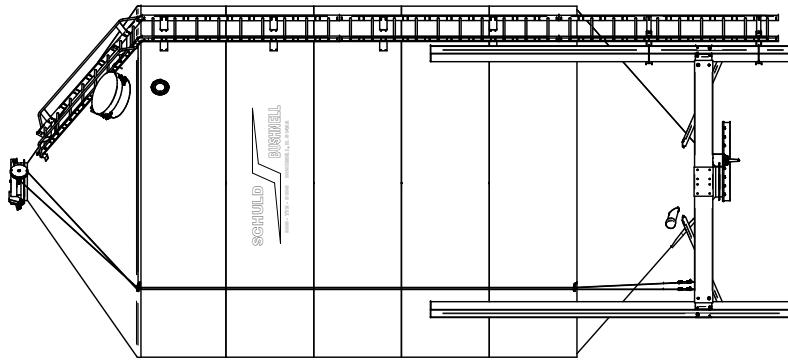

Standard Accessory Orientation Seed Bin 16 x 20 With Roof Ladder - 4,809 CU. FT.
 (4,290 To 4,530 Seed Units)

Top View

Front View

Left View

Back View

Right View

Bottom View

SCHULD / BUSHNELL

P.O. BOX 179 • 380 EAST MAIN STREET • BUSHNELL, ILLINOIS 61422
 Ph: 309-772-3106

Standard Accessory Orientation Seed Bin 16 x 20
 With Roof Ladder

DATE:
 MAY 20, 2019

DRAWN BY:
 R. NORRIS

PROPERTY OF:
 BUSHNELL ILLINOIS TANK COMPANY
 ALSO DBA SCHULD / BUSHNELL
 309-772-3106