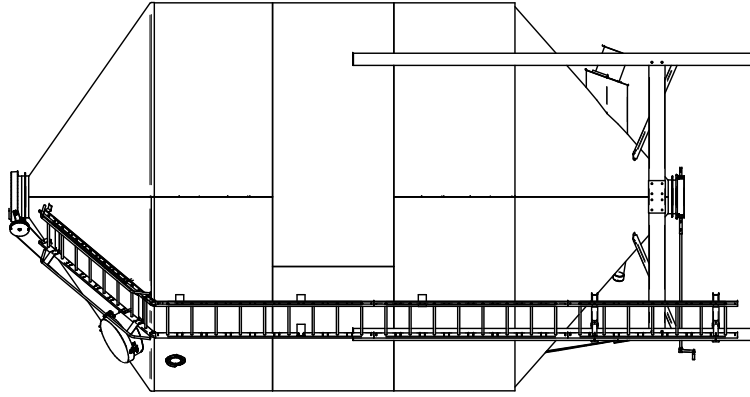

Standard Accessory Orientation Seed Bin 16 x 15 With Roof Ladder - 3,808 CU. FT.
 (3,397 To 3,587 Seed Units)

Top View

Front View

Left View

Back View

Right View

Bottom View

SCHULD / BUSHNELL

P.O. BOX 179 • 380 EAST MAIN STREET • BUSHNELL, ILLINOIS 61422
 Ph: 309-772-3106

Standard Accessory Orientation Seed Bin 16 x 15
 With Roof Ladder

DATE:
 MAY 20, 2019

DRAWN BY:
 R. NORRIS

PROPERTY OF:
 BUSHNELL ILLINOIS TANK COMPANY
 ALSO DBA SCHULD / BUSHNELL
 309-772-3106