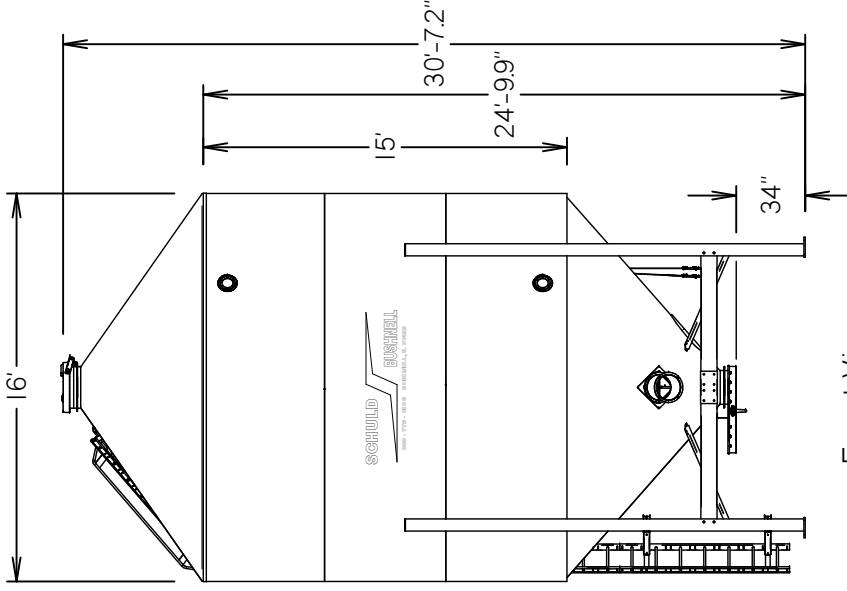

Standard Accessory Orientation Seed Bin 16 x 15 With Roof Ladder - 3,808 CU. FT.
 (3,397 To 3,587 Seed Units)

Top View

Front View

Left View

Back View

Right View

Bottom View

SCHULD / BUSHNELL

P.O. BOX 179 • 380 EAST MAIN STREET • BUSHNELL, ILLINOIS 61422
 Ph: 309-772-3106

Standard Accessory Orientation Seed Bin 16 x 15
 With Roof Ladder

DATE:
 MAY 20, 2019

DRAWN BY:
 R. NORRIS

PROPERTY OF:
 BUSHNELL ILLINOIS TANK COMPANY
 ALSO DBA SCHULD / BUSHNELL
 309-772-3106