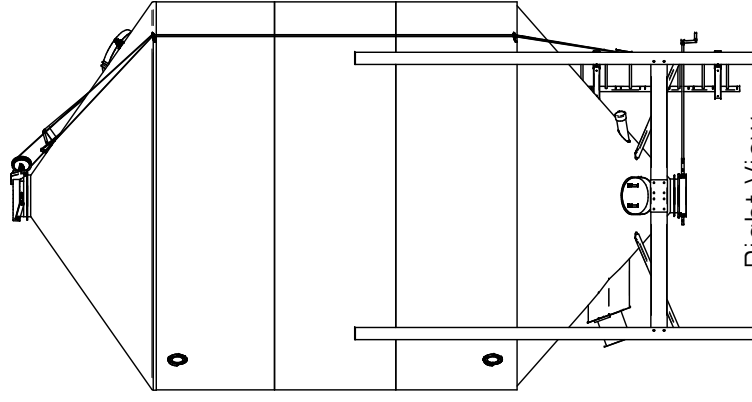

Standard Accessory Orientation Seed Bin 16 x 15 With Roof Ladder - 3,808 CU. FT.
 (3,397 To 3,587 Seed Units)

Top View

Front View

Left View

Back View

Right View

Bottom View

SCHULD / BUSHNELL

P.O. BOX 179 • 380 EAST MAIN STREET • BUSHNELL, ILLINOIS 61422
 Ph: 309-772-3106

Standard Accessory Orientation Seed Bin 16 x 15
 With Roof Ladder

DATE:
 MAY 20, 2019

DRAWN BY:
 R. NORRIS

PROPERTY OF:
 BUSHNELL ILLINOIS TANK COMPANY
 ALSO DBA SCHULD / BUSHNELL
 309-772-3106