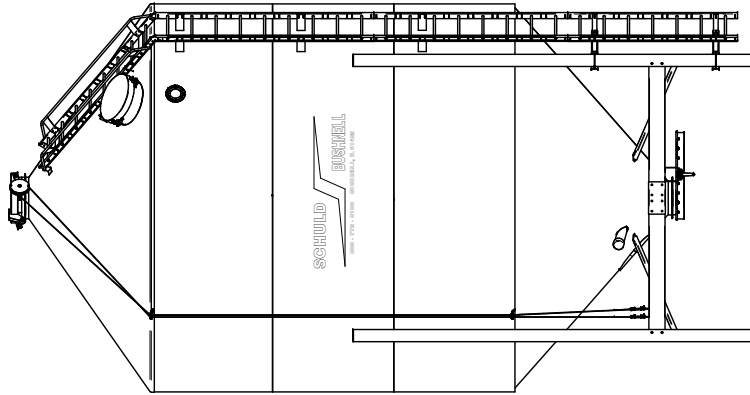

Standard Accessory Orientation Seed Bin 16 x 15 With Roof Ladder - 3,808 CU. FT.
 (3,397 To 3,587 Seed Units)

Top View

Front View

Left View

Back View

Right View

Bottom View

SCHULD / BUSHNELL

P.O. BOX 179 • 380 EAST MAIN STREET • BUSHNELL, ILLINOIS 61422
 Ph: 309-772-3106

Standard Accessory Orientation Seed Bin 16 x 15
 With Roof Ladder

DATE:
 MAY 20, 2019

DRAWN BY:
 R. NORRIS

PROPERTY OF:
 BUSHNELL ILLINOIS TANK COMPANY
 ALSO DBA SCHULD / BUSHNELL
 309-772-3106