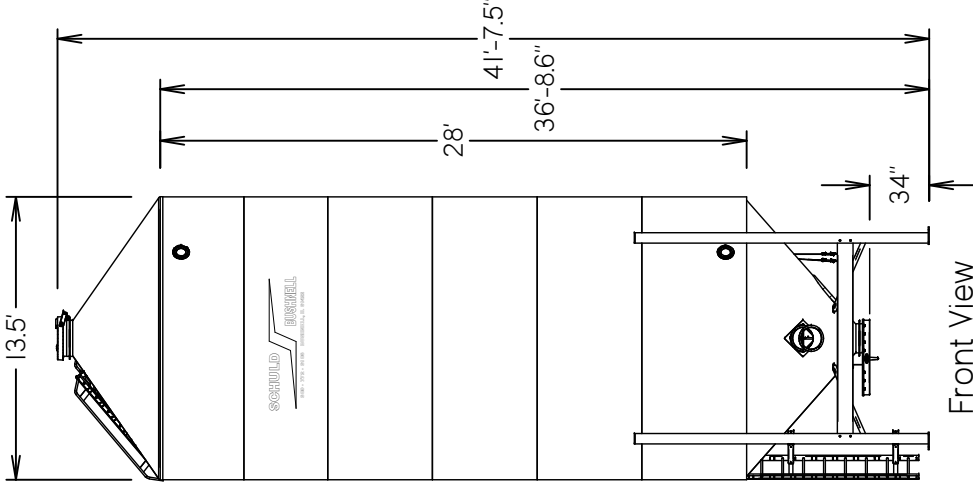

Standard Accessory Orientation Seed Bin 13.5 x 28 With Roof Ladder And Platform - 4,475 CU. FT.
 (3,992 To 4,215 Seed Units)

Back View

Left View

Front View

Top View

Right View

Bottom View

PROPERTY OF:
 BUSHNELL ILLINOIS TANK COMPANY
 ALSO DBA SCHULD / BUSHNELL
 309-772-3106

SCHULD / BUSHNELL

P.O. BOX 179 • 380 EAST MAIN STREET • BUSHNELL, ILLINOIS 61422
 Ph. 309-772-3106

Standard Accessory Orientation Seed Bin 13.5 x 28
 With Roof Ladder And Platform

DRAWN BY:
 R. NORRIS

DATE:
 MAY 20, 2019