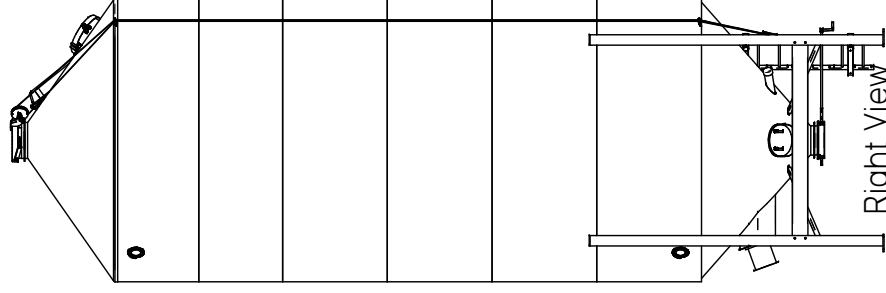

Standard Accessory Orientation Seed Bin 13.5 x 28 With Roof Ladder And Platform - 4,475 CU. FT.
 (3,992 To 4,215 Seed Units)

Back View

Left View

Front View

Top View

Right View

Bottom View

PROPERTY OF:
 BUSHNELL ILLINOIS TANK COMPANY
 ALSO DBA SCHULD / BUSHNELL
 309-772-3106

SCHULD / BUSHNELL

P.O. BOX 179 • 380 EAST MAIN STREET • BUSHNELL, ILLINOIS 61422
 Ph. 309-772-3106

Standard Accessory Orientation Seed Bin 13.5 x 28
 With Roof Ladder And Platform

DRAWN BY:
 R. NORRIS

DATE:
 MAY 20, 2019