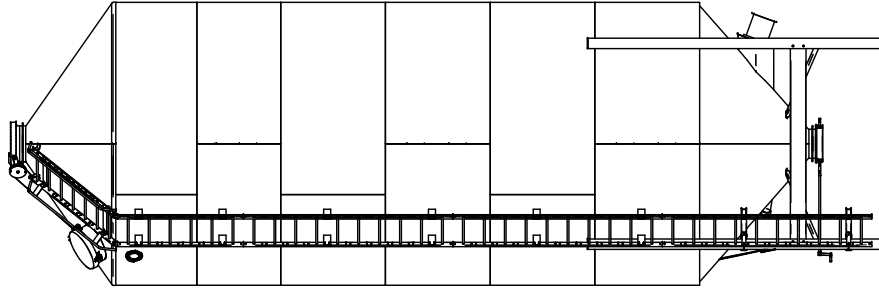

Standard Accessory Orientation Seed Bin 13.5 x 28 With Roof Ladder And Platform - 4,475 CU. FT.
 (3,992 To 4,215 Seed Units)

Back View

Left View

Front View

Top View

Right View

Bottom View

PROPERTY OF:
 BUSHNELL ILLINOIS TANK COMPANY
 ALSO DBA SCHULD / BUSHNELL
 309-772-3106

SCHULD / BUSHNELL

P.O. BOX 179 • 380 EAST MAIN STREET • BUSHNELL, ILLINOIS 61422
 Ph. 309-772-3106

Standard Accessory Orientation Seed Bin 13.5 x 28
 With Roof Ladder And Platform

DRAWN BY:
 R. NORRIS

DATE:
 MAY 20, 2019