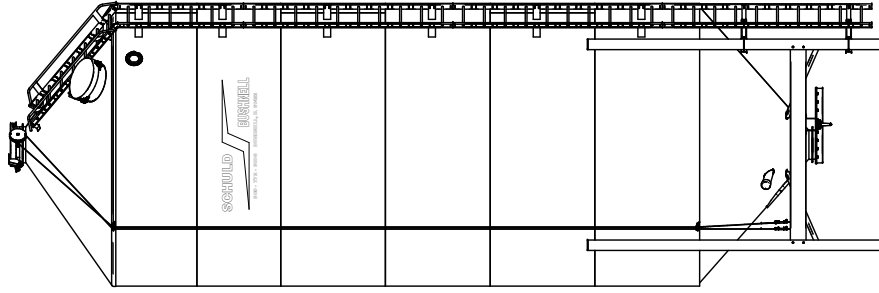

Standard Accessory Orientation Seed Bin 13.5 x 28 With Roof Ladder And Platform - 4,475 CU. FT.
 (3,992 To 4,215 Seed Units)

Back View

Left View

Front View

Top View

Right View

Bottom View

PROPERTY OF:
 BUSHNELL ILLINOIS TANK COMPANY
 ALSO DBA SCHULD / BUSHNELL
 309-772-3106

SCHULD / BUSHNELL

P.O. BOX 179 • 380 EAST MAIN STREET • BUSHNELL, ILLINOIS 61422
 Ph. 309-772-3106

Standard Accessory Orientation Seed Bin 13.5 x 28
 With Roof Ladder And Platform

DRAWN BY:
 R. NORRIS

DATE:
 MAY 20, 2019