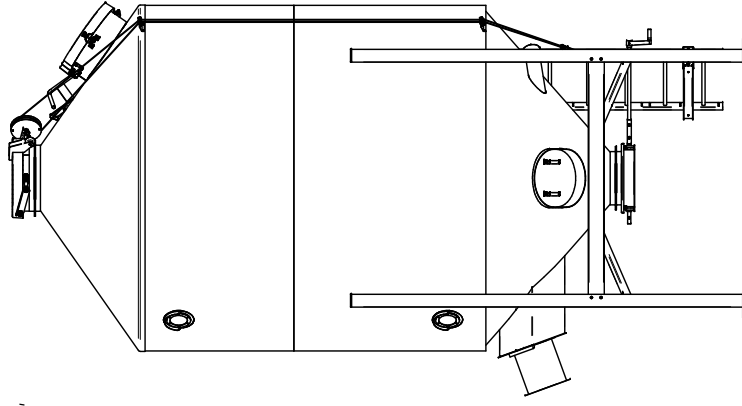

Standard Accessory Orientation Seed Bin 9 x 9 With Roof Ladder - 666 CU. FT.  
 ( 594 To 627 Seed Units )

Top View

Front View

Left View

Back View

Right View

Bottom View

**SCHULD / BUSHNELL**

P.O. BOX 179 • 380 EAST MAIN STREET • BUSHNELL, ILLINOIS 61422  
 Ph: 309-772-3106

Standard Accessory Orientation Seed Bin 9 x 9  
 With Roof Ladder

DATE:  
 MAY 20, 2019

DRAWN BY:  
 R. NORRIS

PROPERTY OF:  
 BUSHNELL ILLINOIS TANK COMPANY  
 ALSO DBA SCHULD / BUSHNELL  
 309-772-3106