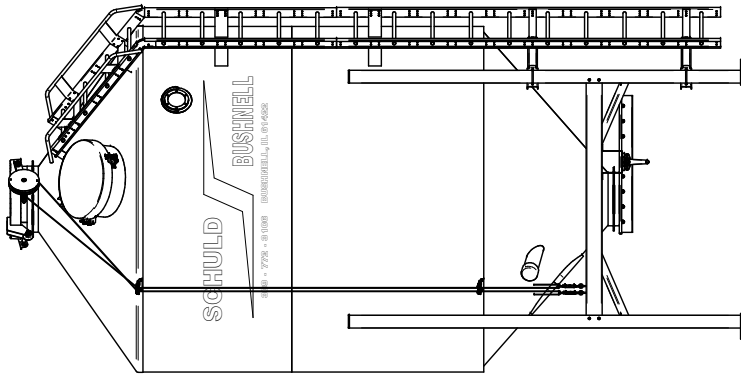

Standard Accessory Orientation Seed Bin 9 x 9 With Roof Ladder - 666 CU. FT.  
 ( 594 To 627 Seed Units )

Top View

Front View

Left View

Back View

Right View

Bottom View

**SCHULD / BUSHNELL**

P.O. BOX 179 • 380 EAST MAIN STREET • BUSHNELL, ILLINOIS 61422  
 Ph: 309-772-3106

Standard Accessory Orientation Seed Bin 9 x 9  
 With Roof Ladder

DATE:  
 MAY 20, 2019

DRAWN BY:  
 R. NORRIS

PROPERTY OF:  
 BUSHNELL ILLINOIS TANK COMPANY  
 ALSO DBA SCHULD / BUSHNELL  
 309-772-3106