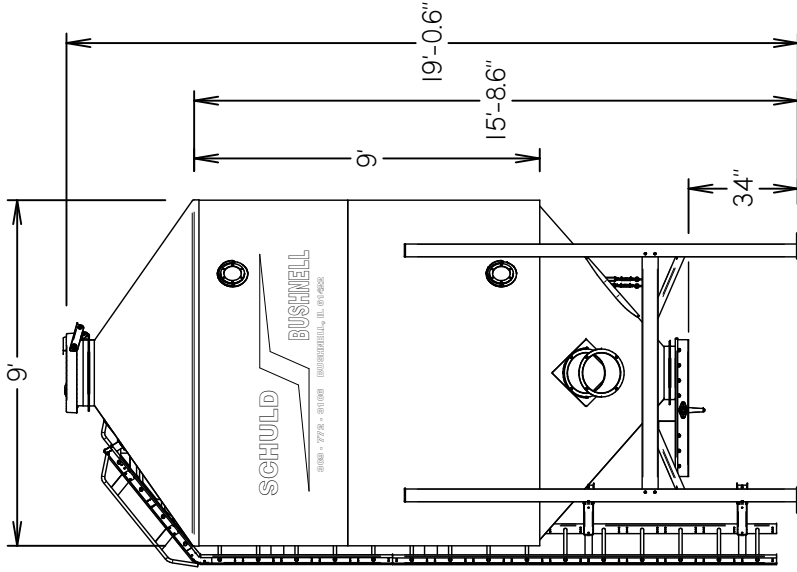

Standard Accessory Orientation Seed Bin 9 x 9 With Roof Ladder - 666 CU. FT.  
 ( 594 To 627 Seed Units )

Top View

Front View

Left View

Back View

Right View

Bottom View

**SCHULD / BUSHNELL**

P.O. BOX 179 • 380 EAST MAIN STREET • BUSHNELL, ILLINOIS 61422  
 Ph: 309-772-3106

Standard Accessory Orientation Seed Bin 9 x 9  
 With Roof Ladder

DATE:  
 MAY 20, 2019

DRAWN BY:  
 R. NORRIS

PROPERTY OF:  
 BUSHNELL ILLINOIS TANK COMPANY  
 ALSO DBA SCHULD / BUSHNELL  
 309-772-3106