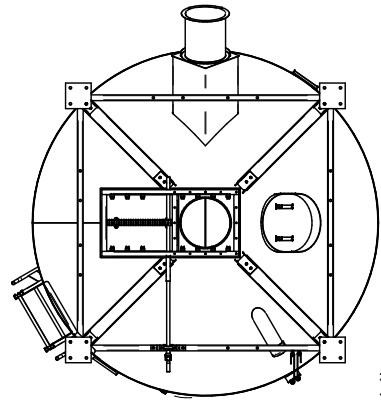

Standard Accessory Orientation Seed Bin 9 x 9 With Roof Ladder - 666 CU. FT.  
 ( 594 To 627 Seed Units )

Top View

Front View

Left View

Back View

Right View

Bottom View

**SCHULD / BUSHNELL**

P.O. BOX 179 • 380 EAST MAIN STREET • BUSHNELL, ILLINOIS 61422  
 Ph: 309-772-3106

Standard Accessory Orientation Seed Bin 9 x 9  
 With Roof Ladder

DATE:  
 MAY 20, 2019

DRAWN BY:  
 R. NORRIS

PROPERTY OF:  
 BUSHNELL ILLINOIS TANK COMPANY  
 ALSO DBA SCHULD / BUSHNELL  
 309-772-3106