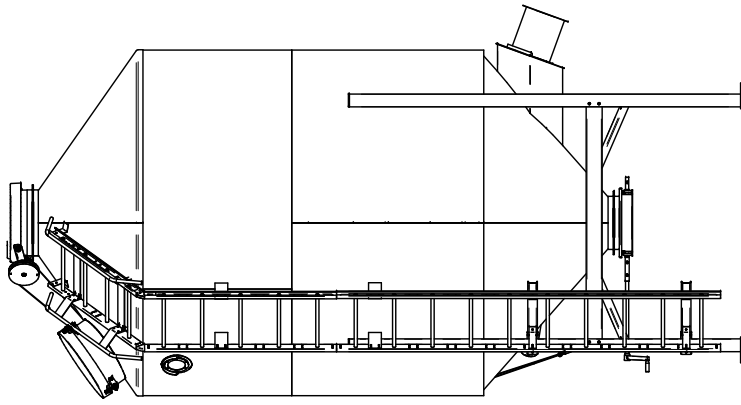

Standard Accessory Orientation Seed Bin 9 x 9 With Roof Ladder - 666 CU. FT.  
 ( 594 To 627 Seed Units )

Top View

Front View

Left View

Back View

Right View

Bottom View

**SCHULD / BUSHNELL**

P.O. BOX 179 • 380 EAST MAIN STREET • BUSHNELL, ILLINOIS 61422  
 Ph: 309-772-3106

Standard Accessory Orientation Seed Bin 9 x 9  
 With Roof Ladder

DATE:  
 MAY 20, 2019

DRAWN BY:  
 R. NORRIS

PROPERTY OF:  
 BUSHNELL ILLINOIS TANK COMPANY  
 ALSO DBA SCHULD / BUSHNELL  
 309-772-3106