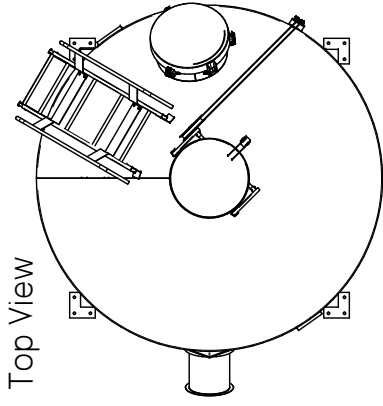

Standard Accessory Orientation Seed Bin 9 x 9 With Roof Ladder - 666 CU. FT.  
 ( 594 To 627 Seed Units )

Top View

Front View

Left View

Back View

Right View

Bottom View

**SCHULD / BUSHNELL**

P.O. BOX 179 • 380 EAST MAIN STREET • BUSHNELL, ILLINOIS 61422  
 Ph: 309-772-3106

Standard Accessory Orientation Seed Bin 9 x 9  
 With Roof Ladder

DATE:  
 MAY 20, 2019

DRAWN BY:  
 R. NORRIS

PROPERTY OF:  
 BUSHNELL ILLINOIS TANK COMPANY  
 ALSO DBA SCHULD / BUSHNELL  
 309-772-3106