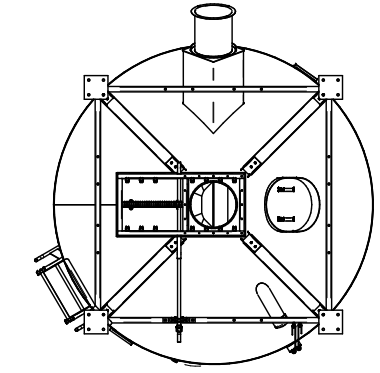

Standard Accessory Orientation Seed Bin 9 x 12 With Roof Ladder - 858 CU. FT.
 (755 To 797 Seed Units)

Front View

Left View

Back View

Right View

SCHULD / BUSHNELL

P.O. BOX 179 • 380 EAST MAIN STREET • BUSHNELL, ILLINOIS 61422
 Ph: 309-772-3106

Standard Accessory Orientation Seed Bin 9 x 12
 With Roof Ladder

DATE:
 MAY 20, 2019

DRAWN BY:
 R. NORRIS

PROPERTY OF:
 BUSHNELL ILLINOIS TANK COMPANY
 ALSO DBA SCHULD / BUSHNELL
 309-772-3106