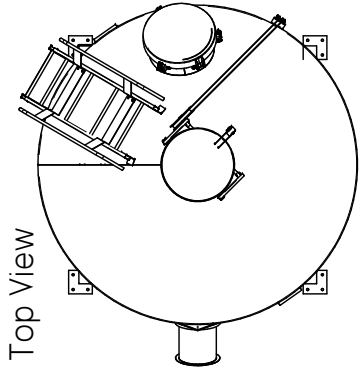

Standard Accessory Orientation Seed Bin 9 x 12 With Roof Ladder - 858 CU. FT.
 (755 To 797 Seed Units)

Front View

Left View

Back View

Right View

SCHULD / BUSHNELL

P.O. BOX 179 • 380 EAST MAIN STREET • BUSHNELL, ILLINOIS 61422
 Ph: 309-772-3106

Standard Accessory Orientation Seed Bin 9 x 12
 With Roof Ladder

DATE:
 MAY 20, 2019

DRAWN BY:
 R. NORRIS

PROPERTY OF:
 BUSHNELL ILLINOIS TANK COMPANY
 ALSO DBA SCHULD / BUSHNELL
 309-772-3106