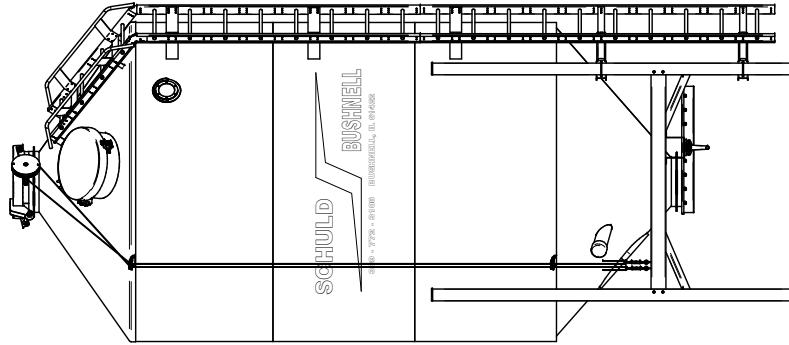

Standard Accessory Orientation Seed Bin 9 x 12 With Roof Ladder - 858 CU. FT.
 (755 To 797 Seed Units)

Front View

Left View

Back View

Right View

SCHULD / BUSHNELL

P.O. BOX 179 • 380 EAST MAIN STREET • BUSHNELL, ILLINOIS 61422
 Ph: 309-772-3106

Standard Accessory Orientation Seed Bin 9 x 12
 With Roof Ladder

DATE:
 MAY 20, 2019

DRAWN BY:
 R. NORRIS

PROPERTY OF:
 BUSHNELL ILLINOIS TANK COMPANY
 ALSO DBA SCHULD / BUSHNELL
 309-772-3106