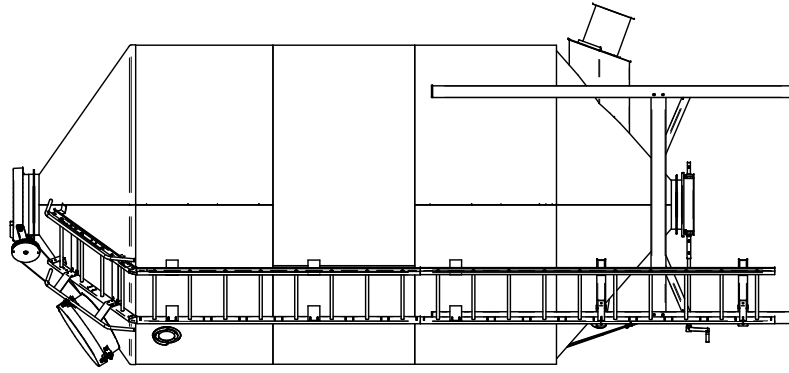

Standard Accessory Orientation Seed Bin 9 x 12 With Roof Ladder - 858 CU. FT.
 (755 To 797 Seed Units)

Front View

Left View

Back View

Right View

SCHULD / BUSHNELL

P.O. BOX 179 • 380 EAST MAIN STREET • BUSHNELL, ILLINOIS 61422
 Ph: 309-772-3106

Standard Accessory Orientation Seed Bin 9 x 12
 With Roof Ladder

DATE:
 MAY 20, 2019

DRAWN BY:
 R. NORRIS

PROPERTY OF:
 BUSHNELL ILLINOIS TANK COMPANY
 ALSO DBA SCHULD / BUSHNELL
 309-772-3106