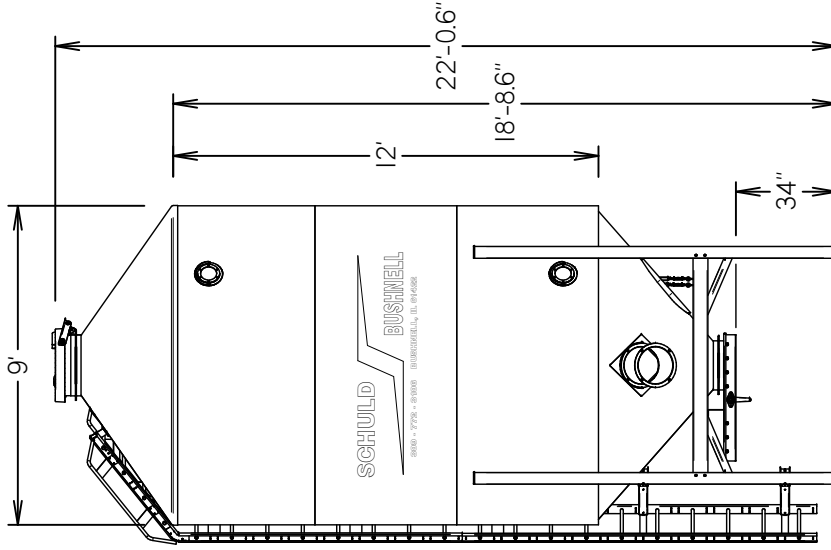

Standard Accessory Orientation Seed Bin 9 x 12 With Roof Ladder - 858 CU. FT.
 (755 To 797 Seed Units)

Front View

Left View

Back View

Right View

SCHULD / BUSHNELL

P.O. BOX 179 • 380 EAST MAIN STREET • BUSHNELL, ILLINOIS 61422
 Ph: 309-772-3106

Standard Accessory Orientation Seed Bin 9 x 12
 With Roof Ladder

DATE:
 MAY 20, 2019

DRAWN BY:
 R. NORRIS

PROPERTY OF:
 BUSHNELL ILLINOIS TANK COMPANY
 ALSO DBA SCHULD / BUSHNELL
 309-772-3106