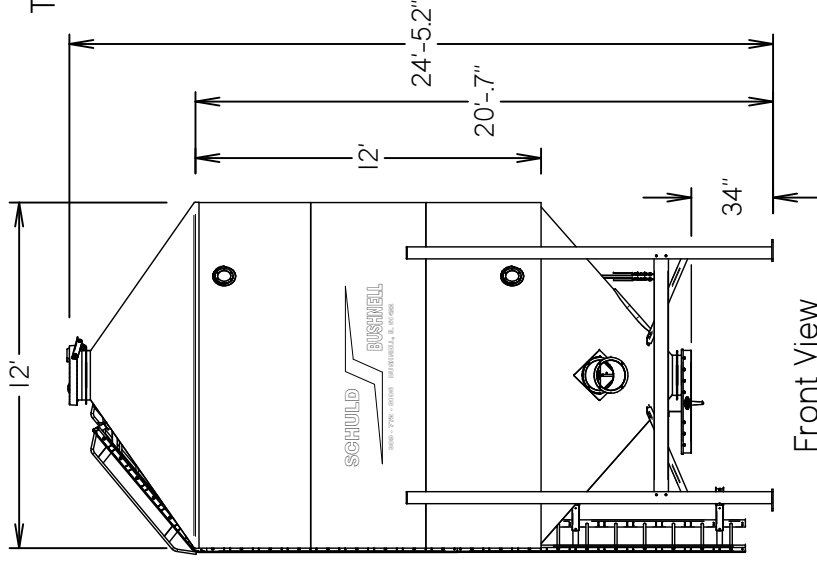

Standard Accessory Orientation Seed Bin 12 x 12 With Roof Ladder - 1,645 CU. FT.
 (1,467 To 1,550 Seed Units)

Front View

Left View

Back View

Top View

Right View

Bottom View

SCHULD / BUSHNELL

P.O. BOX 179 • 380 EAST MAIN STREET • BUSHNELL, ILLINOIS 61422
 Ph. 309-772-3106

Standard Accessory Orientation Seed Bin 12 x 12
 With Roof Ladder

DRAWN BY:
 R. NORRIS

DATE:
 MAY 20, 2019

PROPERTY OF:
 BUSHNELL ILLINOIS TANK COMPANY
 ALSO DBA SCHULD / BUSHNELL
 309-772-3106