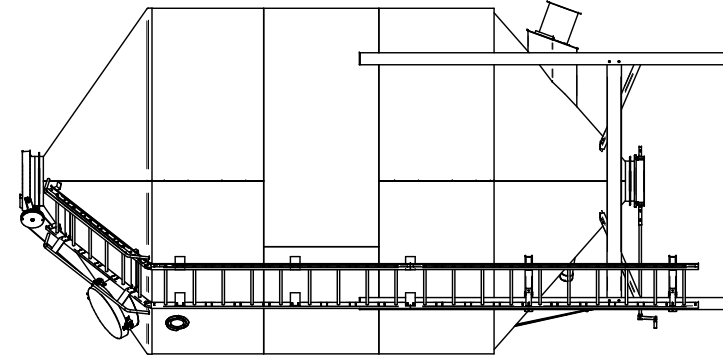

Standard Accessory Orientation Seed Bin 12 x 12 With Roof Ladder - 1,645 CU. FT.
 (1,467 To 1,550 Seed Units)

Front View

Left View

Back View

Top View

Right View

Bottom View

SCHULD / BUSHNELL

P.O. BOX 179 • 380 EAST MAIN STREET • BUSHNELL, ILLINOIS 61422
 Ph. 309-772-3106

Standard Accessory Orientation Seed Bin 12 x 12
 With Roof Ladder

DRAWN BY:
 R. NORRIS

DATE:
 MAY 20, 2019

PROPERTY OF:
 BUSHNELL ILLINOIS TANK COMPANY
 ALSO DBA SCHULD / BUSHNELL
 309-772-3106