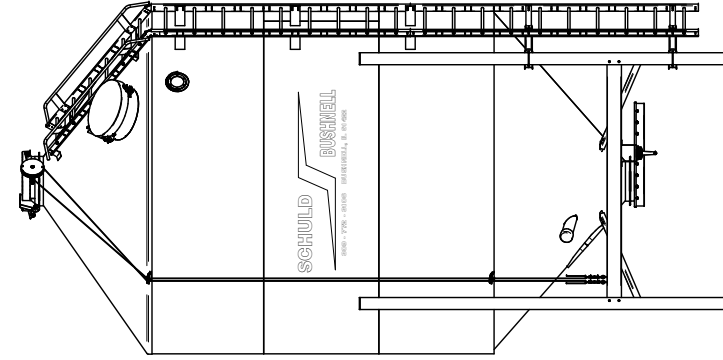

Standard Accessory Orientation Seed Bin 12 x 12 With Roof Ladder - 1,645 CU. FT.
 (1,467 To 1,550 Seed Units)

Front View

Left View

Back View

Top View

Right View

Bottom View

SCHULD / BUSHNELL

P.O. BOX 179 • 380 EAST MAIN STREET • BUSHNELL, ILLINOIS 61422
 Ph. 309-772-3106

Standard Accessory Orientation Seed Bin 12 x 12
 With Roof Ladder

DRAWN BY:
 R. NORRIS

DATE:
 MAY 20, 2019

PROPERTY OF:
 BUSHNELL ILLINOIS TANK COMPANY
 ALSO DBA SCHULD / BUSHNELL
 309-772-3106