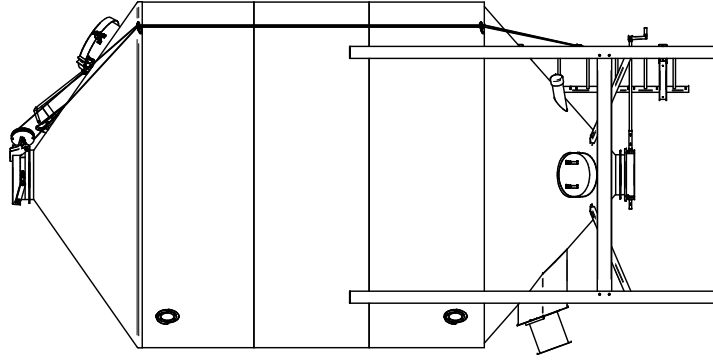

Standard Accessory Orientation Seed Bin 12 x 12 With Roof Ladder - 1,645 CU. FT.
 (1,467 To 1,550 Seed Units)

Front View

Left View

Back View

Top View

Right View

Bottom View

SCHULD / BUSHNELL

P.O. BOX 179 • 380 EAST MAIN STREET • BUSHNELL, ILLINOIS 61422
 Ph. 309-772-3106

Standard Accessory Orientation Seed Bin 12 x 12
 With Roof Ladder

DRAWN BY:
 R. NORRIS

DATE:
 MAY 20, 2019

PROPERTY OF:
 BUSHNELL ILLINOIS TANK COMPANY
 ALSO DBA SCHULD / BUSHNELL
 309-772-3106