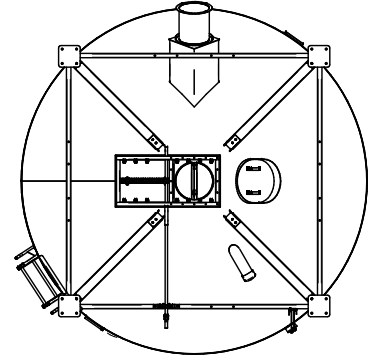

Standard Accessory Orientation Seed Bin 12 x 12 With Roof Ladder - 1,645 CU. FT.
 (1,467 To 1,550 Seed Units)

Front View

Left View

Back View

Top View

Right View

Bottom View

SCHULD / BUSHNELL

P.O. BOX 179 • 380 EAST MAIN STREET • BUSHNELL, ILLINOIS 61422
 Ph. 309-772-3106

Standard Accessory Orientation Seed Bin 12 x 12
 With Roof Ladder

DRAWN BY:
 R. NORRIS

DATE:
 MAY 20, 2019

PROPERTY OF:
 BUSHNELL ILLINOIS TANK COMPANY
 ALSO DBA SCHULD / BUSHNELL
 309-772-3106