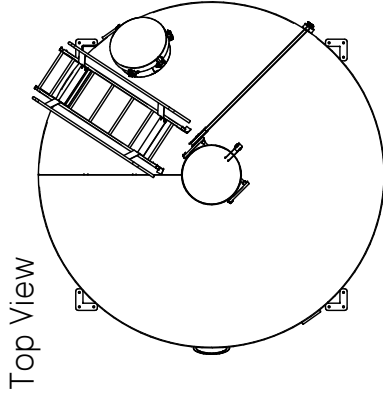

Standard Accessory Orientation Seed Bin 12 x 12 With Roof Ladder - 1,645 CU. FT.
 (1,467 To 1,550 Seed Units)

Front View

Left View

Back View

Top View

Right View

Bottom View

SCHULD / BUSHNELL

P.O. BOX 179 • 380 EAST MAIN STREET • BUSHNELL, ILLINOIS 61422
 Ph. 309-772-3106

Standard Accessory Orientation Seed Bin 12 x 12
 With Roof Ladder

DRAWN BY:
 R. NORRIS

DATE:
 MAY 20, 2019

PROPERTY OF:
 BUSHNELL ILLINOIS TANK COMPANY
 ALSO DBA SCHULD / BUSHNELL
 309-772-3106