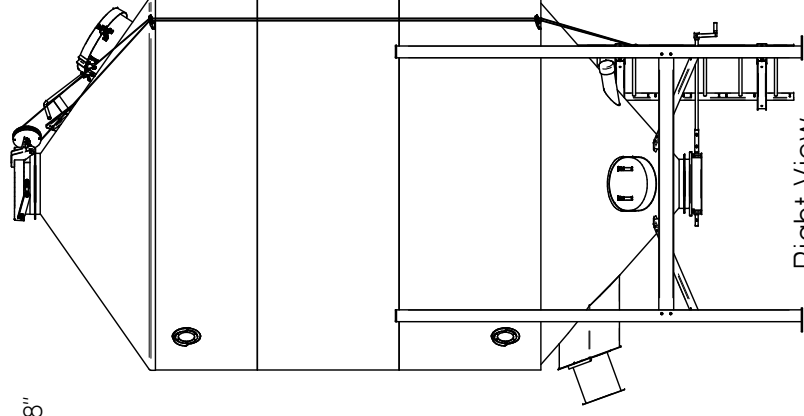

Standard Accessory Orientation Seed Bin 10.5 x 11 With Roof Ladder - 1,173 CU. FT.
 (1,046 To 1,105 Seed Units)

Top View

Front View

Left View

Back View

Right View

Bottom View

SCHULD / BUSHNELL

P.O. BOX 179 • 380 EAST MAIN STREET • BUSHNELL, ILLINOIS 61422
 Ph: 309-772-3106

Standard Accessory Orientation Seed Bin 10.5 x 11
 With Roof Ladder

DATE:
 MAY 20, 2019

DRAWN BY:
 R. NORRIS

PROPERTY OF:
 BUSHNELL ILLINOIS TANK COMPANY
 ALSO DBA SCHULD / BUSHNELL
 309-772-3106