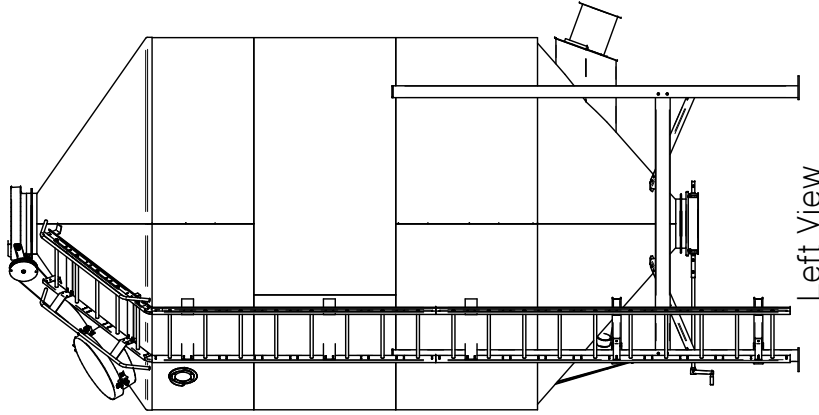

Standard Accessory Orientation Seed Bin 10.5 x 11 With Roof Ladder - 1,173 CU. FT.
 (1,046 To 1,105 Seed Units)

Top View

Front View

Left View

Back View

Right View

Bottom View

SCHULD / BUSHNELL

P.O. BOX 179 • 380 EAST MAIN STREET • BUSHNELL, ILLINOIS 61422
 Ph: 309-772-3106

Standard Accessory Orientation Seed Bin 10.5 x 11
 With Roof Ladder

DATE:
 MAY 20, 2019

DRAWN BY:
 R. NORRIS

PROPERTY OF:
 BUSHNELL ILLINOIS TANK COMPANY
 ALSO DBA SCHULD / BUSHNELL
 309-772-3106