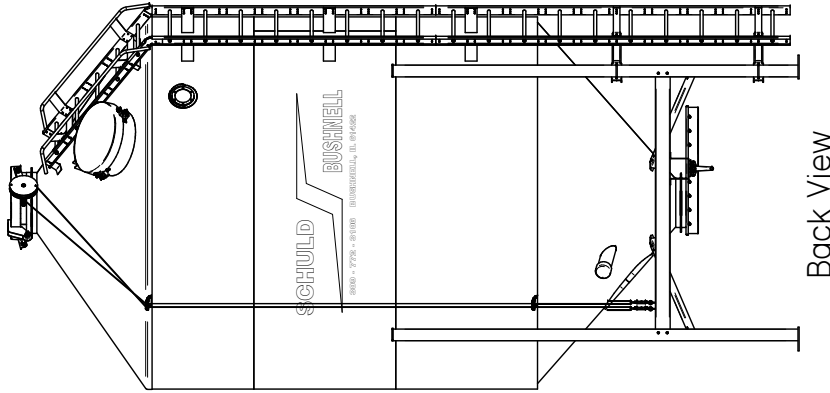

Standard Accessory Orientation Seed Bin 10.5 x 11 With Roof Ladder - 1,173 CU. FT.
 (1,046 To 1,105 Seed Units)

Top View

Front View

Left View

Back View

Right View

Bottom View

SCHULD / BUSHNELL

P.O. BOX 179 • 380 EAST MAIN STREET • BUSHNELL, ILLINOIS 61422
 Ph: 309-772-3106

Standard Accessory Orientation Seed Bin 10.5 x 11
 With Roof Ladder

DATE:
 MAY 20, 2019

DRAWN BY:
 R. NORRIS

PROPERTY OF:
 BUSHNELL ILLINOIS TANK COMPANY
 ALSO DBA SCHULD / BUSHNELL
 309-772-3106