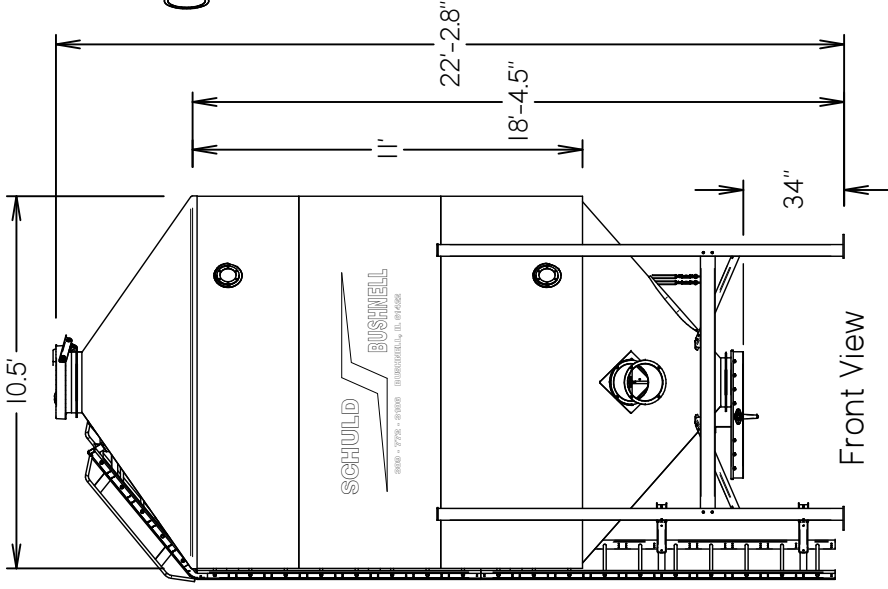

Standard Accessory Orientation Seed Bin 10.5 x 11 With Roof Ladder - 1,173 CU. FT.
 (1,046 To 1,105 Seed Units)

Top View

Front View

Left View

Back View

Right View

Bottom View

SCHULD / BUSHNELL

P.O. BOX 179 • 380 EAST MAIN STREET • BUSHNELL, ILLINOIS 61422
 Ph: 309-772-3106

Standard Accessory Orientation Seed Bin 10.5 x 11
 With Roof Ladder

DATE:
 MAY 20, 2019

DRAWN BY:
 R. NORRIS

PROPERTY OF:
 BUSHNELL ILLINOIS TANK COMPANY
 ALSO DBA SCHULD / BUSHNELL
 309-772-3106