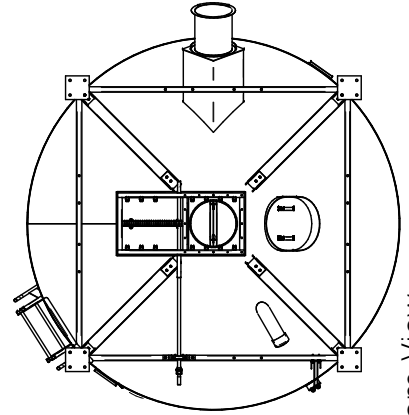

Standard Accessory Orientation Seed Bin 10.5 x 11 With Roof Ladder - 1,173 CU. FT.
 (1,046 To 1,105 Seed Units)

Top View

Front View

Left View

Back View

Right View

Bottom View

SCHULD / BUSHNELL

P.O. BOX 179 • 380 EAST MAIN STREET • BUSHNELL, ILLINOIS 61422
 Ph: 309-772-3106

Standard Accessory Orientation Seed Bin 10.5 x 11
 With Roof Ladder

DATE:
 MAY 20, 2019

DRAWN BY:
 R. NORRIS

PROPERTY OF:
 BUSHNELL ILLINOIS TANK COMPANY
 ALSO DBA SCHULD / BUSHNELL
 309-772-3106