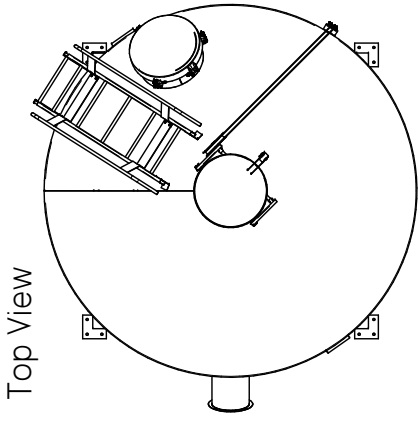

Standard Accessory Orientation Seed Bin 10.5 x 11 With Roof Ladder - 1,173 CU. FT.
 (1,046 To 1,105 Seed Units)

Top View

Front View

Left View

Back View

Right View

Bottom View

SCHULD / BUSHNELL