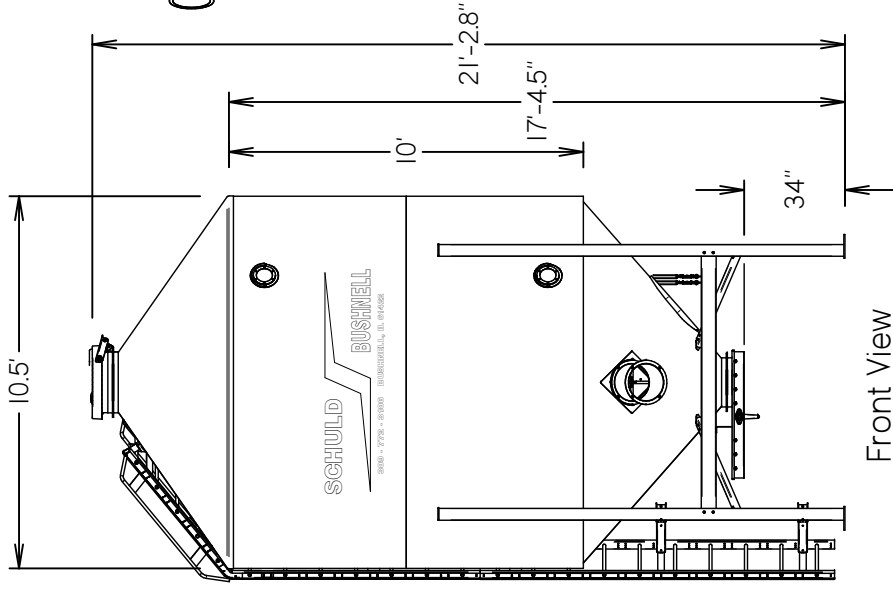

Standard Accessory Orientation Seed Bin 10.5 x 10 With Roof Ladder - 1,087 CU. FT.  
 (970 To 1,024 Seed Units)

Top View

Front View

Left View

Back View

Right View

Bottom View

**SCHULD / BUSHNELL**

P.O. BOX 179 • 380 EAST MAIN STREET • BUSHNELL, ILLINOIS 61422  
 Ph: 309-772-3106

Standard Accessory Orientation Seed Bin 10.5 x 10  
 With Roof Ladder

DATE:  
 MAY 20, 2019

DRAWN BY:  
 R. NORRIS

PROPERTY OF:  
 BUSHNELL ILLINOIS TANK COMPANY  
 ALSO DBA SCHULD / BUSHNELL  
 309-772-3106