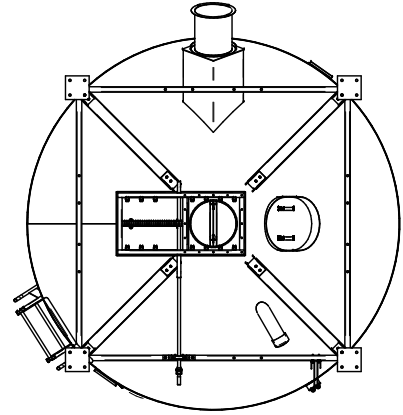

Standard Accessory Orientation Seed Bin 10.5 x 10 With Roof Ladder - 1,087 CU. FT.  
 (970 To 1,024 Seed Units)

Top View

Front View

Left View

Back View

Right View

Bottom View

**SCHULD / BUSHNELL**

P.O. BOX 179 • 380 EAST MAIN STREET • BUSHNELL, ILLINOIS 61422  
 Ph: 309-772-3106

Standard Accessory Orientation Seed Bin 10.5 x 10  
 With Roof Ladder

DATE:  
 MAY 20, 2019

DRAWN BY:  
 R. NORRIS

PROPERTY OF:  
 BUSHNELL ILLINOIS TANK COMPANY  
 ALSO DBA SCHULD / BUSHNELL  
 309-772-3106