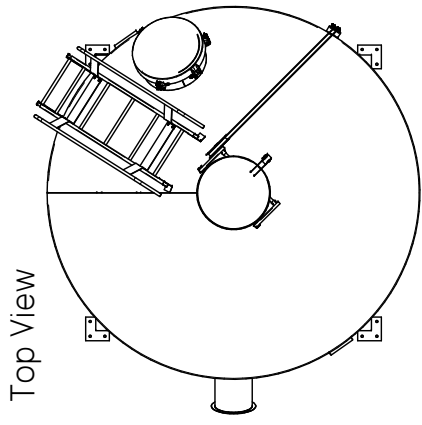

Standard Accessory Orientation Seed Bin 10.5 x 10 With Roof Ladder - 1,087 CU. FT.  
 (970 To 1,024 Seed Units)

Top View

Front View

Left View

Back View

Right View

Bottom View

**SCHULD / BUSHNELL**