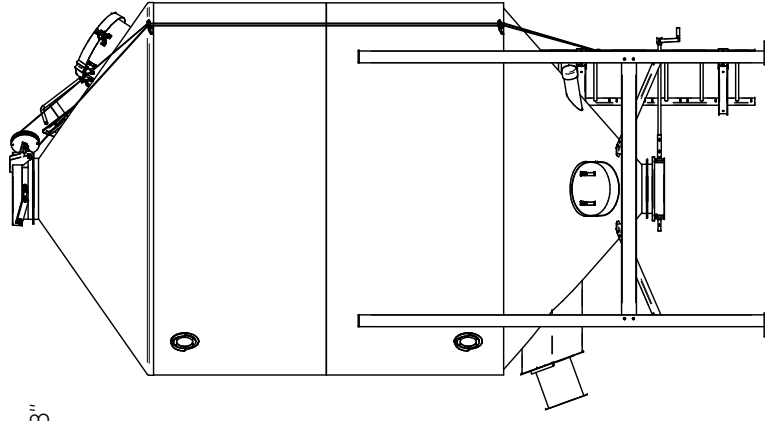

Standard Accessory Orientation Seed Bin 10.5 x 10 With Roof Ladder - 1,087 CU. FT.  
 (970 To 1,024 Seed Units)

Top View

Front View

Left View

Back View

Right View

Bottom View

**SCHULD / BUSHNELL**

P.O. BOX 179 • 380 EAST MAIN STREET • BUSHNELL, ILLINOIS 61422  
 Ph: 309-772-3106

Standard Accessory Orientation Seed Bin 10.5 x 10  
 With Roof Ladder

DATE:  
 MAY 20, 2019

DRAWN BY:  
 R. NORRIS

PROPERTY OF:  
 BUSHNELL ILLINOIS TANK COMPANY  
 ALSO DBA SCHULD / BUSHNELL  
 309-772-3106