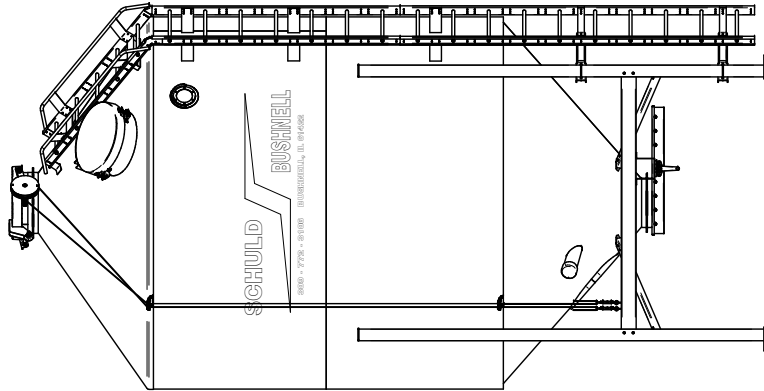

Standard Accessory Orientation Seed Bin 10.5 x 10 With Roof Ladder - 1,087 CU. FT.  
 (970 To 1,024 Seed Units)

Top View

Front View

Left View

Back View

Right View

Bottom View

**SCHULD / BUSHNELL**

P.O. BOX 179 • 380 EAST MAIN STREET • BUSHNELL, ILLINOIS 61422  
 Ph: 309-772-3106

Standard Accessory Orientation Seed Bin 10.5 x 10  
 With Roof Ladder

DATE:  
 MAY 20, 2019

DRAWN BY:  
 R. NORRIS

PROPERTY OF:  
 BUSHNELL ILLINOIS TANK COMPANY  
 ALSO DBA SCHULD / BUSHNELL  
 309-772-3106