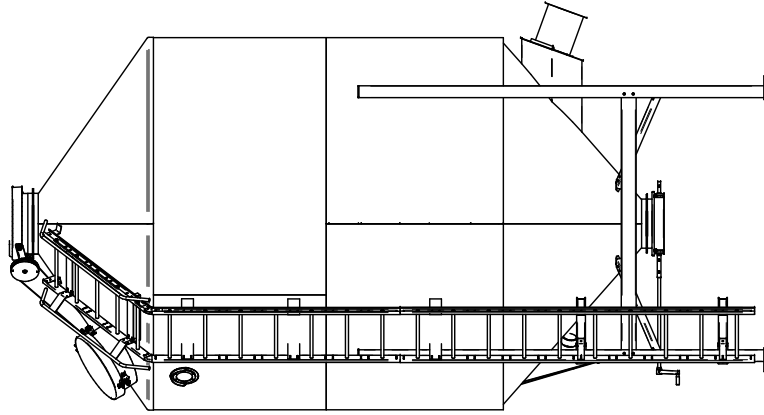

Standard Accessory Orientation Seed Bin 10.5 x 10 With Roof Ladder - 1,087 CU. FT.  
 (970 To 1,024 Seed Units)

Top View

Front View

Left View

Back View

Right View

Bottom View

**SCHULD / BUSHNELL**

P.O. BOX 179 • 380 EAST MAIN STREET • BUSHNELL, ILLINOIS 61422  
 Ph: 309-772-3106

Standard Accessory Orientation Seed Bin 10.5 x 10  
 With Roof Ladder

DATE:  
 MAY 20, 2019

DRAWN BY:  
 R. NORRIS

PROPERTY OF:  
 BUSHNELL ILLINOIS TANK COMPANY  
 ALSO DBA SCHULD / BUSHNELL  
 309-772-3106