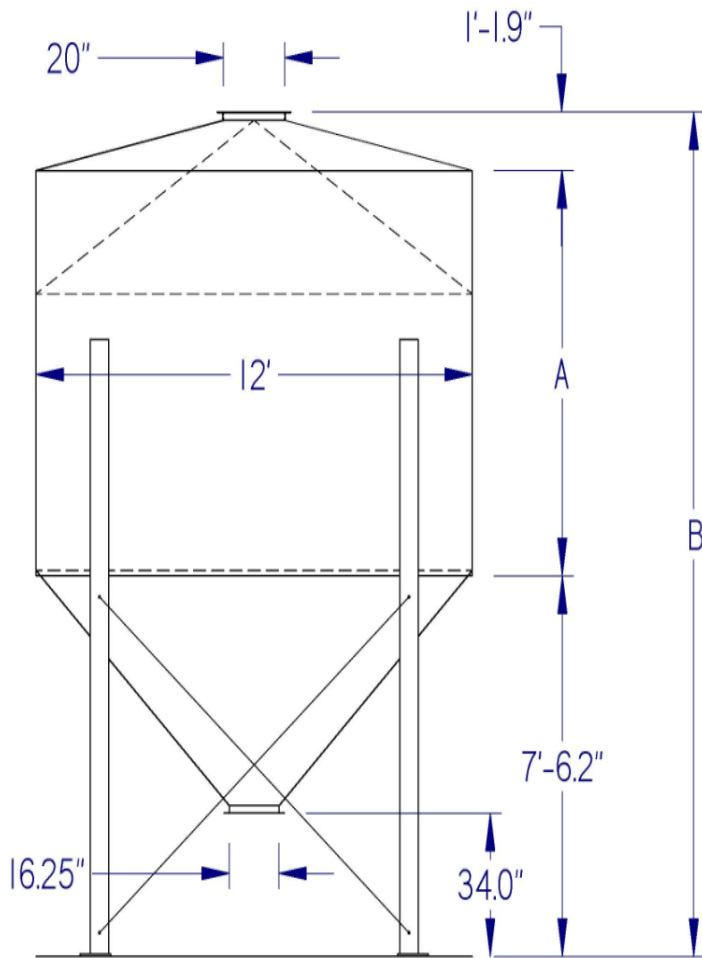

# LP45 12' Diameter Dimensions & Cu. Ft. Capacity

Welded Bin LP45 MODEL	Net Total Cu Ft	Dimension "A"	Dimension "B"
LP45 12x8	963	8'	15'-11"
LP45 12x9	1,074	9'	16'-11"
LP45 12x10	1,184	10'	17'-11"
LP45 12x11	1,294	11'	18'-11"
LP45 12x12	1,404	12'	19'-11"
LP45 12x13	1,515	13'	20'-11"
LP45 12x14	1,625	14'	21'-11"
LP45 12x15	1,735	15'	22'-11"
LP45 12x16	1,846	16'	23'-11"
LP45 12x17	1,956	17'	24'-11"
LP45 12x18	2,066	18'	25'-11"
LP45 12x19	2,177	19'	26'-11"
LP45 12x20	2,287	20'	27'-11"
LP45 12x21	2,397	21'	28'-11"
LP45 12x22	2,507	22'	29'-11"
LP45 12x23	2,618	23'	30'-11"
LP45 12x24	2,728	24'	31'-11"
LP45 12x25	2,838	25'	32'-11"
LP45 12x26	2,949	26'	33'-11"
LP45 12x27	3,059	27'	34'-11"
LP45 12x28	3,169	28'	35'-11"
LP45 12x29	3,279	29'	36'-11"
LP45 12x30	3,390	30'	37'-11"
LP45 12x31	3,500	31'	38'-11"
LP45 12x32	3,610	32'	39'-11"
LP45 12x33	3,721	33'	40'-11"
LP45 12x34	3,831	34'	41'-11"
LP45 12x35	3,941	35'	42'-11"
LP45 12x36	4,051	36'	43'-11"
LP45 12x37	4,162	37'	44'-11"
LP45 12x38	4,272	38'	45'-11"
LP45 12x39	4,382	39'	46'-11"
LP45 12x40	4,493	40'	47'-11"
LP45 12x41	4,603	41'	48'-11"
LP45 12x42	4,713	42'	49'-11"
LP45 12x43	4,823	43'	50'-11"
LP45 12x44	4,934	44'	51'-11"
LP45 12x45	5,044	45'	52'-11"
LP45 12x46	5,154	46'	53'-11"
LP45 12x47	5,265	47'	54'-11"
LP45 12x48	5,375	48'	55'-11"
LP45 12x49	5,485	49'	56'-11"
LP45 12x50	5,595	50'	57'-11"
LP45 12x51	5,706	51'	58'-11"
LP45 12x52	5,816	52'	59'-11"
LP45 12x53	5,926	53'	60'-11"
LP45 12x54	6,037	54'	61'-11"
LP45 12x55	6,147	55'	62'-11"
LP45 12x56	6,257	56'	63'-11"
LP45 12x57	6,368	57'	64'-11"
LP45 12x58	6,478	58'	65'-11"
LP45 12x59	6,588	59'	66'-11"
LP45 12x60	6,698	60'	67'-11"