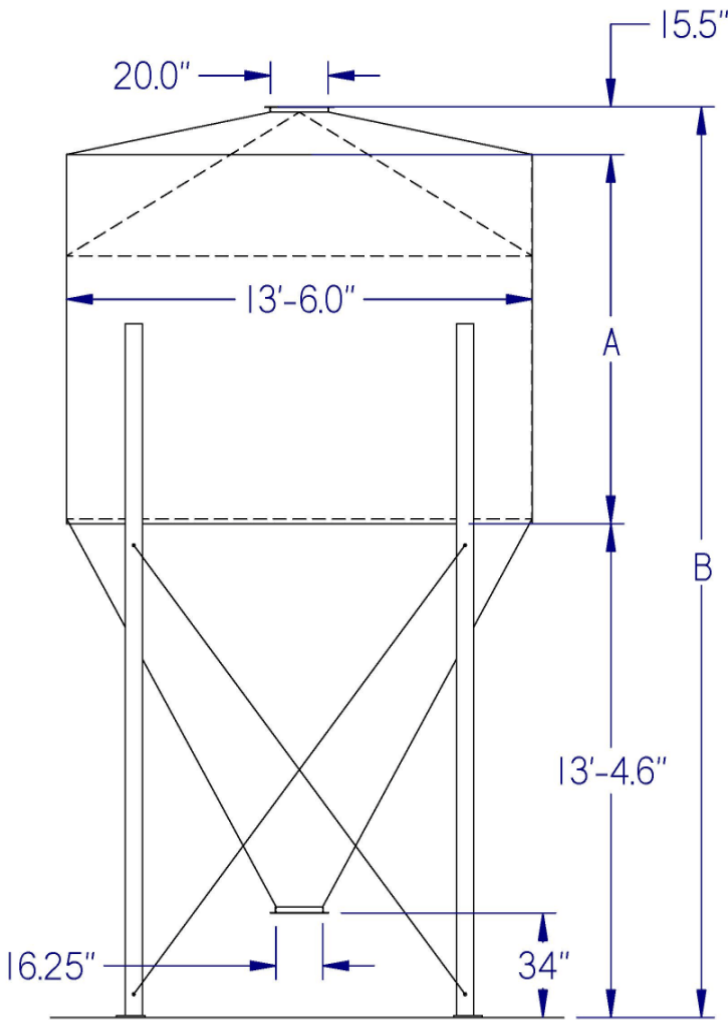

LP60 13.5' Diameter Dimensions & Cu. Ft. Capacity

Welded Bin LP60 MODEL	Net Total Cu Ft	Dimension "A"	Dimension "B"
LP60 13.5x10	1,821	10'	25'-1"
LP60 13.5x11	1,964	11'	26'-1"
LP60 13.5x12	2,107	12'	27'-1"
LP60 13.5x13	2,249	13'	28'-1"
LP60 13.5x14	2,392	14'	29'-1"
LP60 13.5x15	2,535	15'	30'-1"
LP60 13.5x16	2,678	16'	31'-1"
LP60 13.5x17	2,821	17'	32'-1"
LP60 13.5x18	2,964	18'	33'-1"
LP60 13.5x19	3,107	19'	34'-1"
LP60 13.5x20	3,250	20'	35'-1"
LP60 13.5x21	3,393	21'	36'-1"
LP60 13.5x22	3,536	22'	37'-1"
LP60 13.5x23	3,678	23'	38'-1"
LP60 13.5x24	3,821	24'	39'-1"
LP60 13.5x25	3,964	25'	40'-1"
LP60 13.5x26	4,107	26'	41'-1"
LP60 13.5x27	4,250	27'	42'-1"
LP60 13.5x28	4,393	28'	43'-1"
LP60 13.5x29	4,536	29'	44'-1"
LP60 13.5x30	4,679	30'	45'-1"
LP60 13.5x31	4,822	31'	46'-1"
LP60 13.5x32	4,965	32'	47'-1"
LP60 13.5x33	5,107	33'	48'-1"
LP60 13.5x34	5,250	34'	49'-1"
LP60 13.5x35	5,393	35'	50'-1"
LP60 13.5x36	5,536	36'	51'-1"
LP60 13.5x37	5,679	37'	52'-1"
LP60 13.5x38	5,822	38'	53'-1"
LP60 13.5x39	5,965	39'	54'-1"
LP60 13.5x40	6,108	40'	55'-1"
LP60 13.5x41	6,251	41'	56'-1"
LP60 13.5x42	6,394	42'	57'-1"
LP60 13.5x43	6,536	43'	58'-1"
LP60 13.5x44	6,679	44'	59'-1"
LP60 13.5x45	6,822	45'	60'-1"
LP60 13.5x46	6,965	46'	61'-1"
LP60 13.5x47	7,108	47'	62'-1"
LP60 13.5x48	7,251	48'	63'-1"
LP60 13.5x49	7,394	49'	64'-1"
LP60 13.5x50	7,537	50'	65'-1"