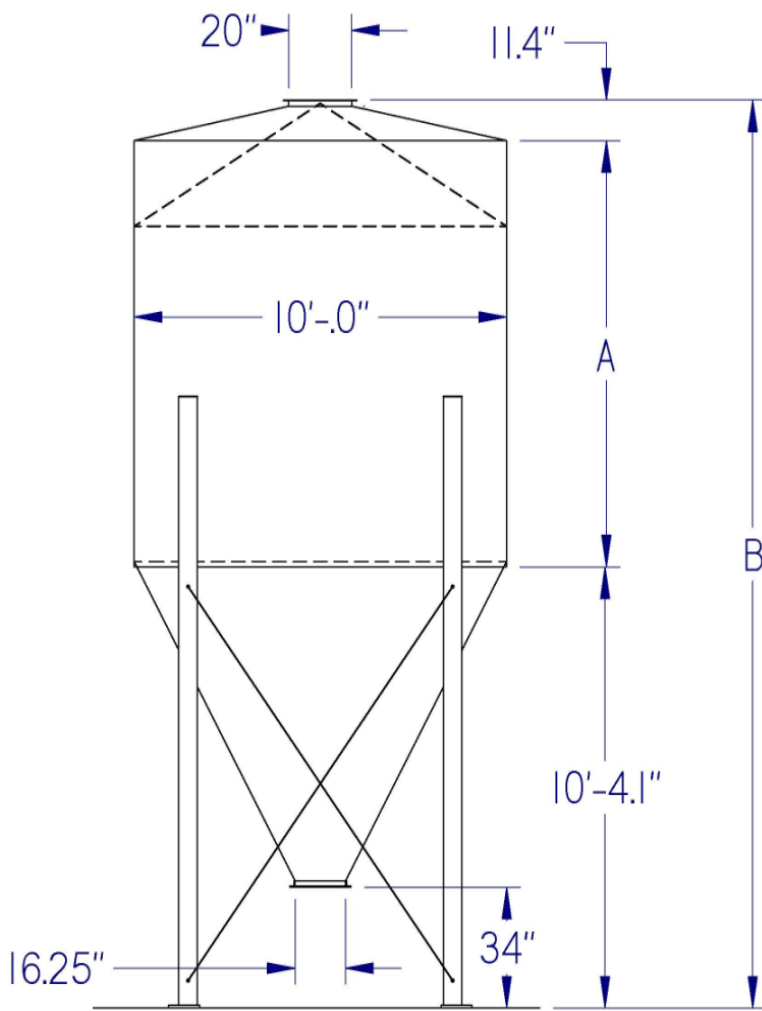

# LP60 10' Diameter Dimensions & Cu. Ft. Capacity

Welded Bin LP60 MODEL	Net Total Cu Ft	Dimension "A"	Dimension "B"
LP60 10x8	666	8'	19'-4"
LP60 10x9	745	9'	20'-4"
LP60 10x10	824	10'	21'-4"
LP60 10x11	903	11'	22'-4"
LP60 10x12	982	12'	23'-4"
LP60 10x13	1,061	13'	24'-4"
LP60 10x14	1,140	14'	25'-4"
LP60 10x15	1,219	15'	26'-4"
LP60 10x16	1,298	16'	27' 4"
LP60 10x17	1,377	17'	28' 4"
LP60 10x18	1,456	18'	29' 4"
LP60 10x19	1,535	19'	30' 4"
LP60 10x20	1,614	20'	31' 4"
LP60 10x21	1,693	21'	32' 4"
LP60 10x22	1,772	22'	33' 4"
LP60 10x23	1,851	23'	34' 4"
LP60 10x24	1,930	24'	35' 4"
LP60 10x25	2,009	25'	36' 4"
LP60 10x26	2,088	26'	37' 4"
LP60 10x27	2,167	27'	38' 4"
LP60 10x28	2,246	28'	39' 4"
LP60 10x29	2,325	29'	40' 4"
LP60 10x30	2,404	30'	41' 4"
LP60 10x31	2,483	31'	42' 4"
LP60 10x32	2,562	32'	43' 4"
LP60 10x33	2,641	33'	44' 4"
LP60 10x34	2,720	34'	45' 4"
LP60 10x35	2,799	35'	46' 4"
LP60 10x36	2,878	36'	47' 4"
LP60 10x37	2,957	37'	48' 4"
LP60 10x38	3,036	38'	49' 4"
LP60 10x39	3,115	39'	50' 4"
LP60 10x40	3,194	40'	51' 4"
LP60 10x41	3,273	41'	52' 4"
LP60 10x42	3,352	42'	53' 4"
LP60 10x43	3,431	43'	54' 4"
LP60 10x44	3,510	44'	55' 4"
LP60 10x45	3,589	45'	56' 4"
LP60 10x46	3,668	46'	57' 4"
LP60 10x47	3,747	47'	58' 4"
LP60 10x48	3,826	48'	59' 4"
LP60 10x49	3,905	49'	60' 4"
LP60 10x50	3,984	50'	61' 4"
LP60 10x51	4,063	51'	62' 4"
LP60 10x52	4,142	52'	63' 4"
LP60 10x53	4,221	53'	64' 4"
LP60 10x54	4,300	54'	65' 4"
LP60 10x55	4,379	55'	66' 4"
LP60 10x56	4,458	56'	67' 4"
LP60 10x57	4,537	57'	68' 4"
LP60 10x58	4,616	58'	69' 4"
LP60 10x59	4,695	59'	70' 4"
LP60 10x60	4,774	60'	71' 4"