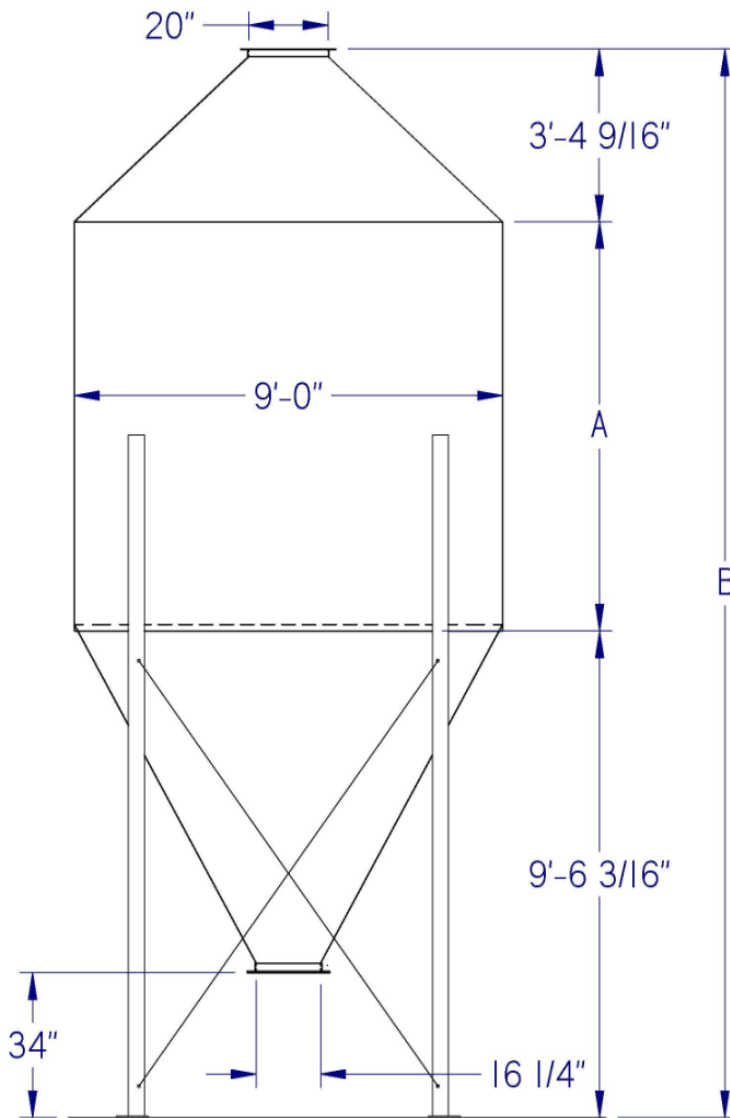

HP60 9' Diameter Dimensions & Cu. Ft. Capacity

Welded Bin HP60 MODEL	Net Total Cu Ft	Dimension "A"	Dimension "B"
HP60 9x8	705	8'	20'-10"
HP60 9x9	766	9'	21'-10"
HP60 9x10	825	10'	22'-10"
HP60 9x11	886	11'	23'-10"
HP60 9x12	946	12'	24'-10"
HP60 9x13	1,006	13'	25'-10"
HP60 9x14	1,067	14'	26'-10"
HP60 9x15	1,127	15'	27'-10"
HP60 9x16	1,188	16'	28'-10"
HP60 9x17	1,248	17'	29'-10"
HP60 9x18	1,308	18'	30'-10"
HP60 9x19	1,369	19'	31'-10"
HP60 9x20	1,429	20'	32'-10"
HP60 9x21	1,489	21'	33'-10"
HP60 9x22	1,550	22'	34'-10"
HP60 9x23	1,610	23'	35'-10"
HP60 9x24	1,671	24'	36'-10"
HP60 9x25	1,731	25'	37'-10"
HP60 9x26	1,791	26'	38'-10"
HP60 9x27	1,852	27'	39'-10"
HP60 9x28	1,912	28'	40'-10"
HP60 9x29	1,973	29'	41'-10"
HP60 9x30	2,033	30'	42'-10"
HP60 9x31	2,093	31'	43'-10"
HP60 9x32	2,154	32'	44'-10"
HP60 9x33	2,214	33'	45'-10"
HP60 9x34	2,274	34'	46'-10"
HP60 9x35	2,335	35'	47'-10"
HP60 9x36	2,395	36'	48'-10"
HP60 9x37	2,456	37'	49'-10"
HP60 9x38	2,516	38'	50'-10"
HP60 9x39	2,576	39'	51'-10"
HP60 9x40	2,637	40'	52'-10"
HP60 9x41	2,697	41'	53'-10"
HP60 9x42	2,757	42'	54'-10"
HP60 9x43	2,818	43'	55'-10"
HP60 9x44	2,878	44'	56'-10"
HP60 9x45	2,939	45'	57'-10"
HP60 9x46	2,999	46'	58'-10"
HP60 9x47	3,059	47'	59'-10"
HP60 9x48	3,120	48'	60'-10"
HP60 9x49	3,180	49'	61'-10"
HP60 9x50	3,240	50'	62'-10"
HP60 9x51	3,301	51'	63'-10"
HP60 9x52	3,361	52'	64'-10"
HP60 9x53	3,422	53'	65'-10"
HP60 9x54	3,482	54'	66'-10"
HP60 9x55	3,542	55'	67'-10"
HP60 9x56	3,603	56'	68'-10"
HP60 9x57	3,663	57'	69'-10"
HP60 9x58	3,724	58'	70'-10"
HP60 9x59	3,784	59'	71'-10"
HP60 9x60	3,844	60'	72'-10"