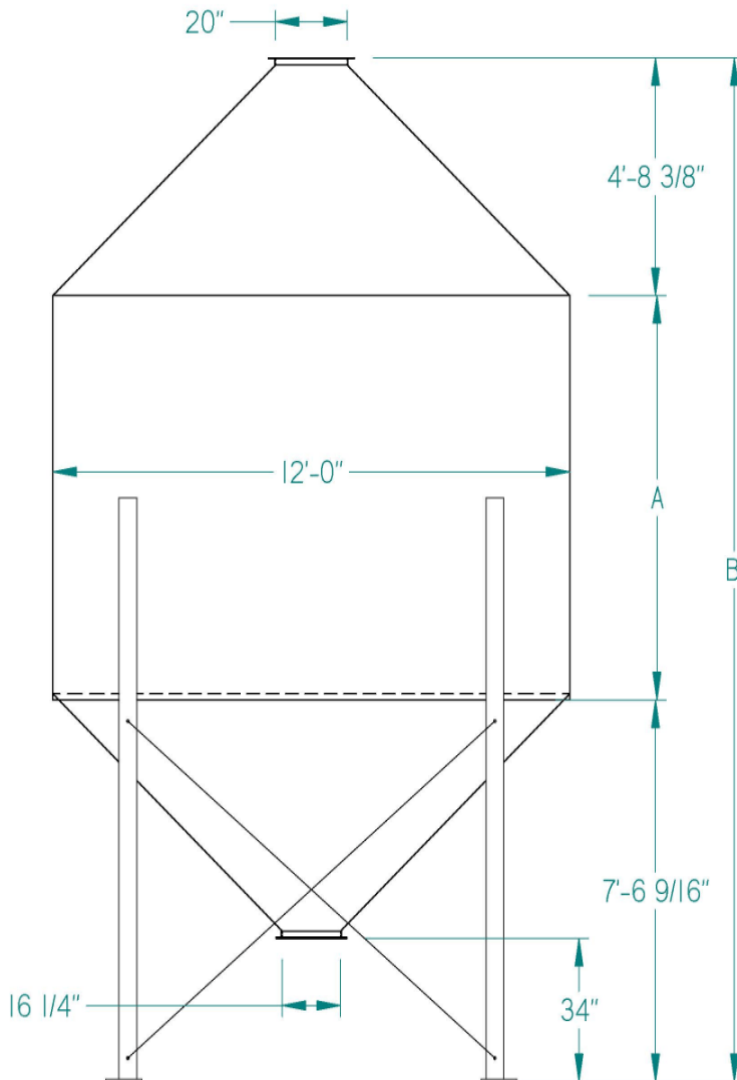

HP45 12' Diameter Dimensions & Cu. Ft. Capacity

Welded Bin HP45 MODEL	Net Total Cu Ft	Dimension "A"	Dimension "B"
HP45 12x8	1,253	8'	20'-3"
HP45 12x9	1,363	9'	21'-3"
HP45 12x10	1,474	10'	22'-3"
HP45 12x11	1,584	11'	23'-3"
HP45 12x12	1,694	12'	24'-3"
HP45 12x13	1,804	13'	25'-3"
HP45 12x14	1,915	14'	26'-3"
HP45 12x15	2,025	15'	27'-3"
HP45 12x16	2,135	16'	28'-3"
HP45 12x17	2,246	17'	29'-3"
HP45 12x18	2,356	18'	30'-3"
HP45 12x19	2,466	19'	31'-3"
HP45 12x20	2,576	20'	32'-3"
HP45 12x21	2,687	21'	33'-3"
HP45 12x22	2,797	22'	34'-3"
HP45 12x23	2,907	23'	35'-3"
HP45 12x24	3,018	24'	36'-3"
HP45 12x25	3,128	25'	37'-3"
HP45 12x26	3,238	26'	38'-3"
HP45 12x27	3,349	27'	39'-3"
HP45 12x28	3,459	28'	40'-3"
HP45 12x29	3,569	29'	41'-3"
HP45 12x30	3,679	30'	42'-3"
HP45 12x31	3,790	31'	43'-3"
HP45 12x32	3,900	32'	44'-3"
HP45 12x33	4,010	33'	45'-3"
HP45 12x34	4,121	34'	46'-3"
HP45 12x35	4,231	35'	47'-3"
HP45 12x36	4,341	36'	48'-3"
HP45 12x37	4,451	37'	49'-3"
HP45 12x38	4,562	38'	50'-3"
HP45 12x39	4,672	39'	51'-3"
HP45 12x40	4,782	40'	52'-3"
HP45 12x41	4,893	41'	53'-3"
HP45 12x42	5,003	42'	54'-3"
HP45 12x43	5,113	43'	55'-3"
HP45 12x44	5,223	44'	56'-3"
HP45 12x45	5,334	45'	57'-3"
HP45 12x46	5,444	46'	58'-3"
HP45 12x47	5,554	47'	59'-3"
HP45 12x48	5,665	48'	60'-3"
HP45 12x49	5,775	49'	61'-3"
HP45 12x50	5,885	50'	62'-3"
HP45 12x51	5,995	51'	63'-3"
HP45 12x52	6,106	52'	64'-3"
HP45 12x53	6,216	53'	65'-3"
HP45 12x54	6,326	54'	66'-3"
HP45 12x55	6,437	55'	67'-3"
HP45 12x56	6,547	56'	68'-3"
HP45 12x57	6,657	57'	69'-3"
HP45 12x58	6,767	58'	70'-3"
HP45 12x59	6,878	59'	71'-3"
HP45 12x60	6,988	60'	72'-3"